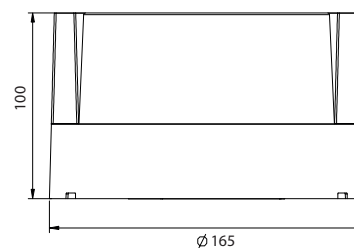

Model:	Mila RO
Format:	Round
Location:	Exterior / Interior
Wattage:	15W
Materials:	Aluminium
Led Color:	3000K / 4200K / 6500K
Product Dimension:	165*100mm
IP Code:	65
Fixation:	Wall
CRI :	80
Lumen Output:	1000LM
Frequency:	50/60 Hz
Beam Angle:	100°

CCT [switch](#)

DIMENSION DRAW

OUTDOOR